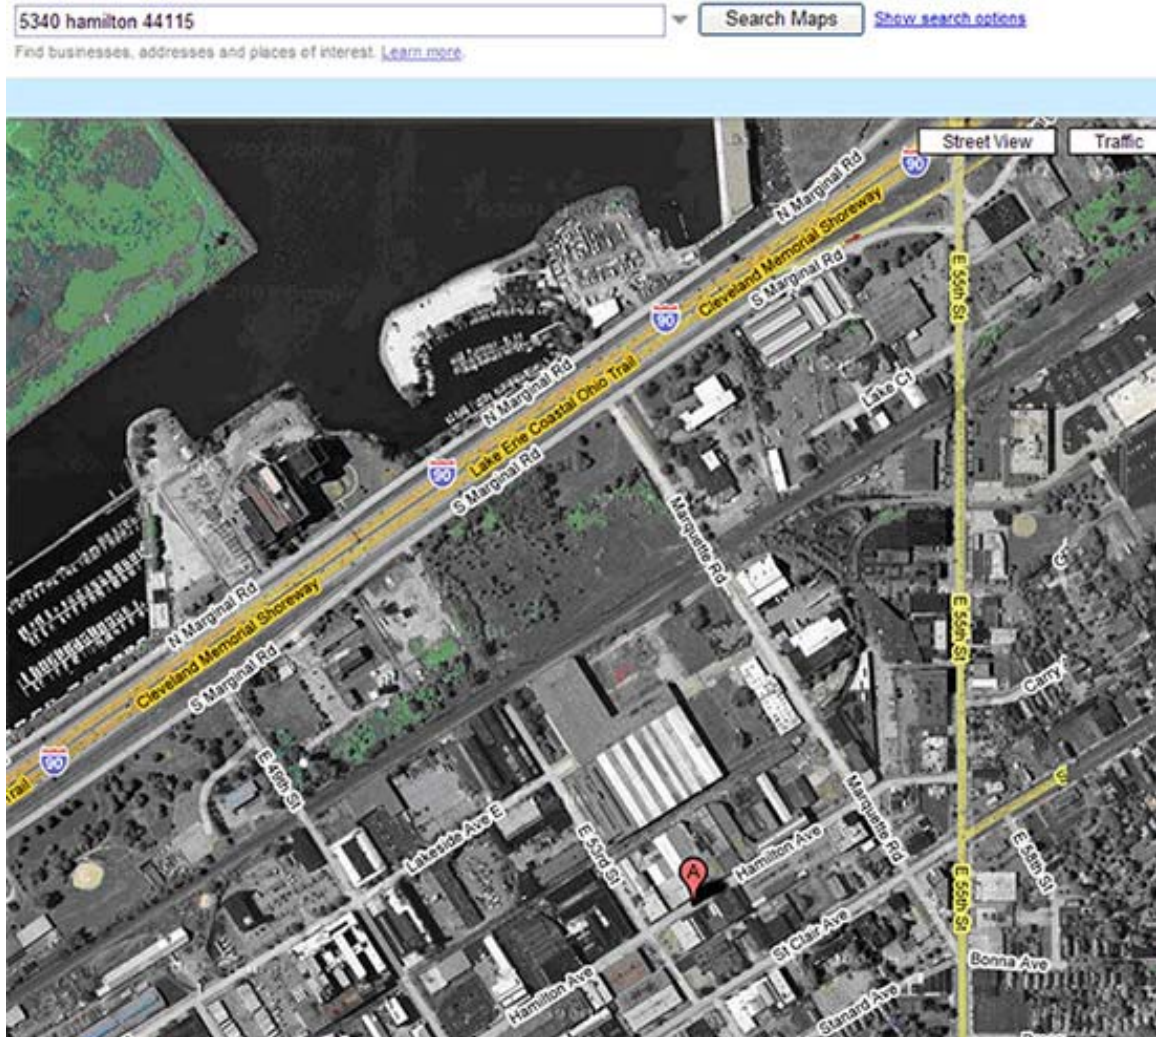

Directions To Black Watch Studio

From The West -Take I90 through the city –get off on E.55th Street Exit. Head away from the lake (South), go about a half mile, and turn right onto Hamilton. If you pass the silver diner on your right or the Shell station on your left you’ve gone a block too far.

From The East -Take I90 get off on E.55th Street Exit. Head away from the lake (South), go about a half mile, and turn right onto Hamilton. If you pass the silver diner on your right or the Shell station on your left you’ve gone a block too far.

From The South –Take I77 North when you get into downtown Cleveland follow I 90 East. Take I90 East and get off on E.55th Street Exit. Head away from the lake (South), go about a half mile, and turn right onto Hamilton. If you pass the silver diner on your right or the Shell station on your left you’ve gone a block too far.